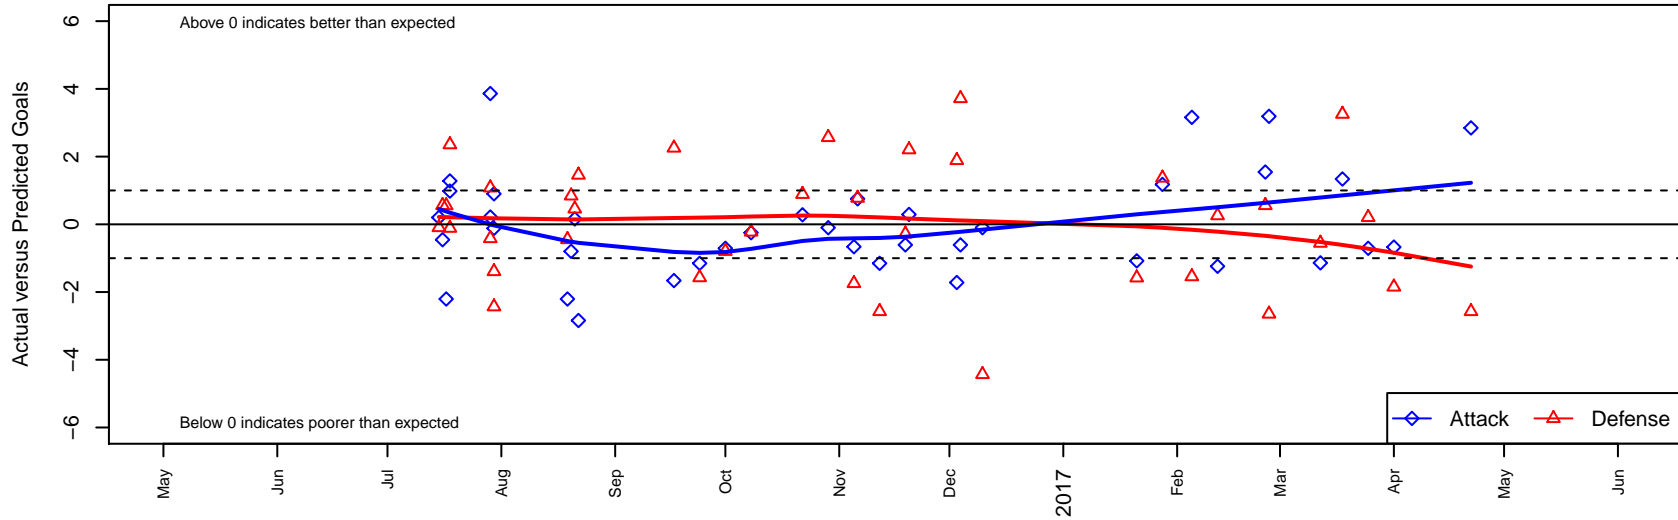

# Seattle United Tango B05

Seattle United  
 Seattle, WA  
 B05 total strength=947  
 attack=2.52 defense=1.1  
 fall league = RCL B05 Div 1 9Aside  
 spr league = Win RCL B05 Div 2

alt names used:  
 SEATTLE UNITED B05 TANGO (WA)  
 SEATTLE UNITED B05 TANGO (WA)  
 Seattle United B05 Tango  
 Seattle United B05 Tango B  
 Seattle United B05 Tango B  
 Seattle United B05 Tango B

Venues played:  
 2016 Nike Crossfire Challenge Gold 9v9 U12  
 2016 Portland Cup U12  
 2016 Bigfoot Gold U12  
 2016 RCL B05 Div 1 9Aside  
 2016 Win RCL B05 Div 2  
 2016 WYS Championship B05

**Seattle United Tango B05**  
 Dots are actual minus expected GF (blue circles) and GA (red triangles).  
 Blue line is smoothed change in attack strength. Red is smoothed change in defense strength.

**attack and defense variance (black dot)  
relative to other teams  
and top 10 in region**

**attack and defense rating  
relative to others at age  
and all opponents in last 13 months**

**Performance relative to 13 month average**